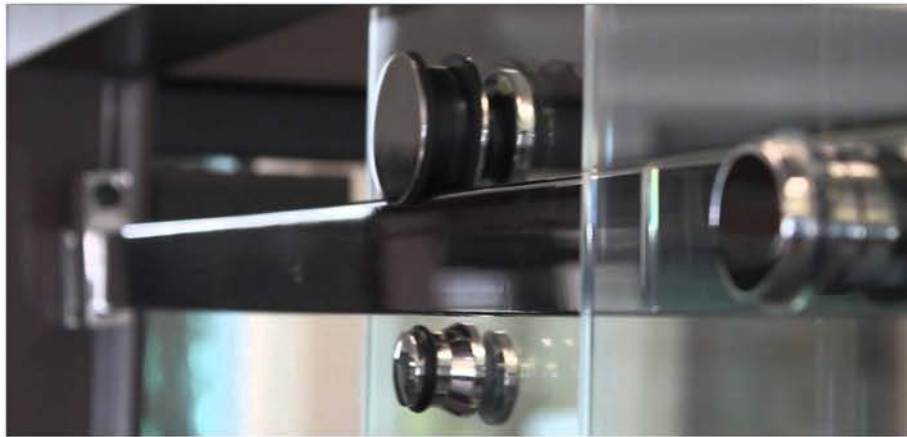

SERENITY

SINGLE-SLIDING SHOWER DOORS WITH A STYLISH LOW-PROFILE DESIGN

The Serenity shower door system won Glass Magazine's **Most Innovative Bath Enclosure Product Award** for a reason: its revolutionary design. The Serenity features a unique, **low-profile header support bar**, stylishly facilitating **one sliding door** and **one fixed glass panel**. These smooth and sturdy units sport minimal hardware, making the door and panel almost appear as if they are floating

 (301) 473-5555

 WWW.SHOWERDOOREXPERTS.COM

 INFO@SHOWERDOOREXPERTS.COM

 3712 JEFFERSON PIKE, JEFFERSON, MD 21755

SERENITY

HARDWARE OPTIONS

High-quality, smooth gliding rollers sit atop the header bar, allowing the door to slide open effortlessly. **Anti-lift fittings** on the bottom of the door system ensure stability upon installation. A variety of door handles, towel bars and robe hooks are available in **polished stainless, brushed stainless** and **oil rubbed bronze**. These customizable options allow you to aesthetically match your decor, as well as functionally meet your needs.