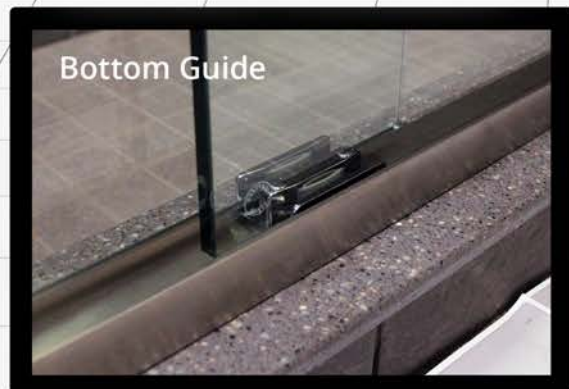

PRODUCT SPECS

- **Glass:** 3/8" clear tempered
- **Unit Widths:** 48" | 60"
- **Unit Heights:** 62" | 76"
- **Lead Time:** 3-5 business days
- **Installation Time:** 45-75 min

**AVAILABLE FOR
IMMEDIATE PICKUP!**

LOWER COSTS. SHORTER LEAD TIMES. SAME FRAMELESS QUALITY.

AQUEOUS

Bespoke shower doors.

TOUCH

301-895-0102 | aqueousglass.com | sales@aqueousglass.com | 400 Essex Rd. London N1 3GH, UK

COMPLETE THE LOOK

It's not often that you're able to pair the phrases "above and beyond" and "under budget." But the Aqueous Touch offers both! Shower doors sequentially come last, but that doesn't mean you have to settle for less.

HARDWARE FINISHES

- POLISHED STAINLESS
- BRUSHED STAINLESS

Soft-close functionality is all the rage, and there's enormous pent up demand for shower doors with this feature. The Touch is available in both tub and shower heights for maximum versatility.