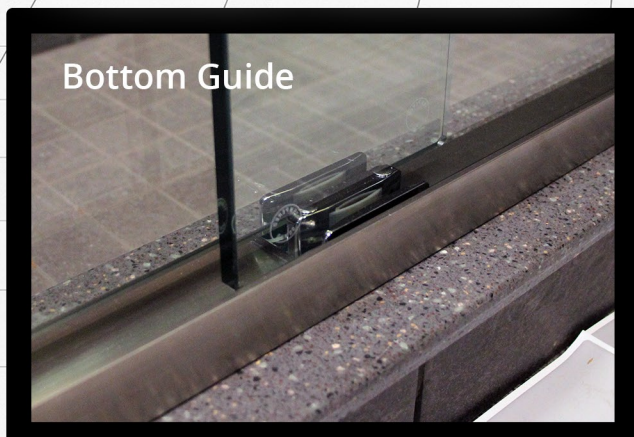

HARDWARE FINISHES

- POLISHED STAINLESS
- BRUSHED STAINLESS