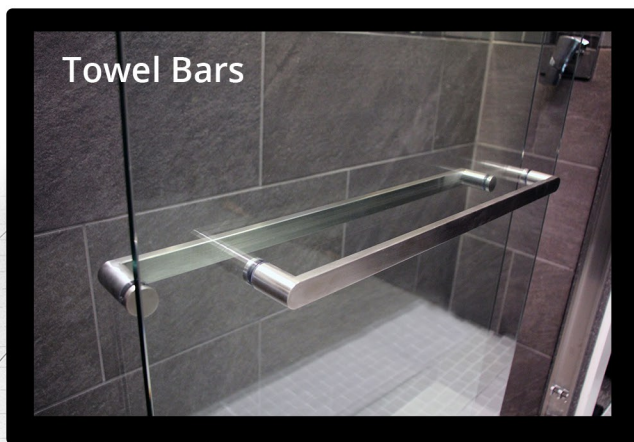

## ***SOFT-CLOSE SLIDING SHOWER DOORS***

Shower doors have lagged behind bathroom drawers and cabinets in the soft-close craze. But the innovative mechanics of the Aqueous Touch make it the first reliable soft-close sliding shower door system on the market. No more clanks, no more clangs, no more arm wrestling your shower doors closed—start your morning with a serene and graceful Touch instead!

## COMPLETE THE LOOK

*It's not often that you're able to pair the phrases "above and beyond" and "under budget." But the Aqueous Touch offers both! Shower doors sequentially come last, but that doesn't mean you have to settle for less.*

Soft-close functionality is all the rage, and there's enormous pent up demand for shower doors with this feature. The Touch is available in both tub and shower heights for maximum versatility.